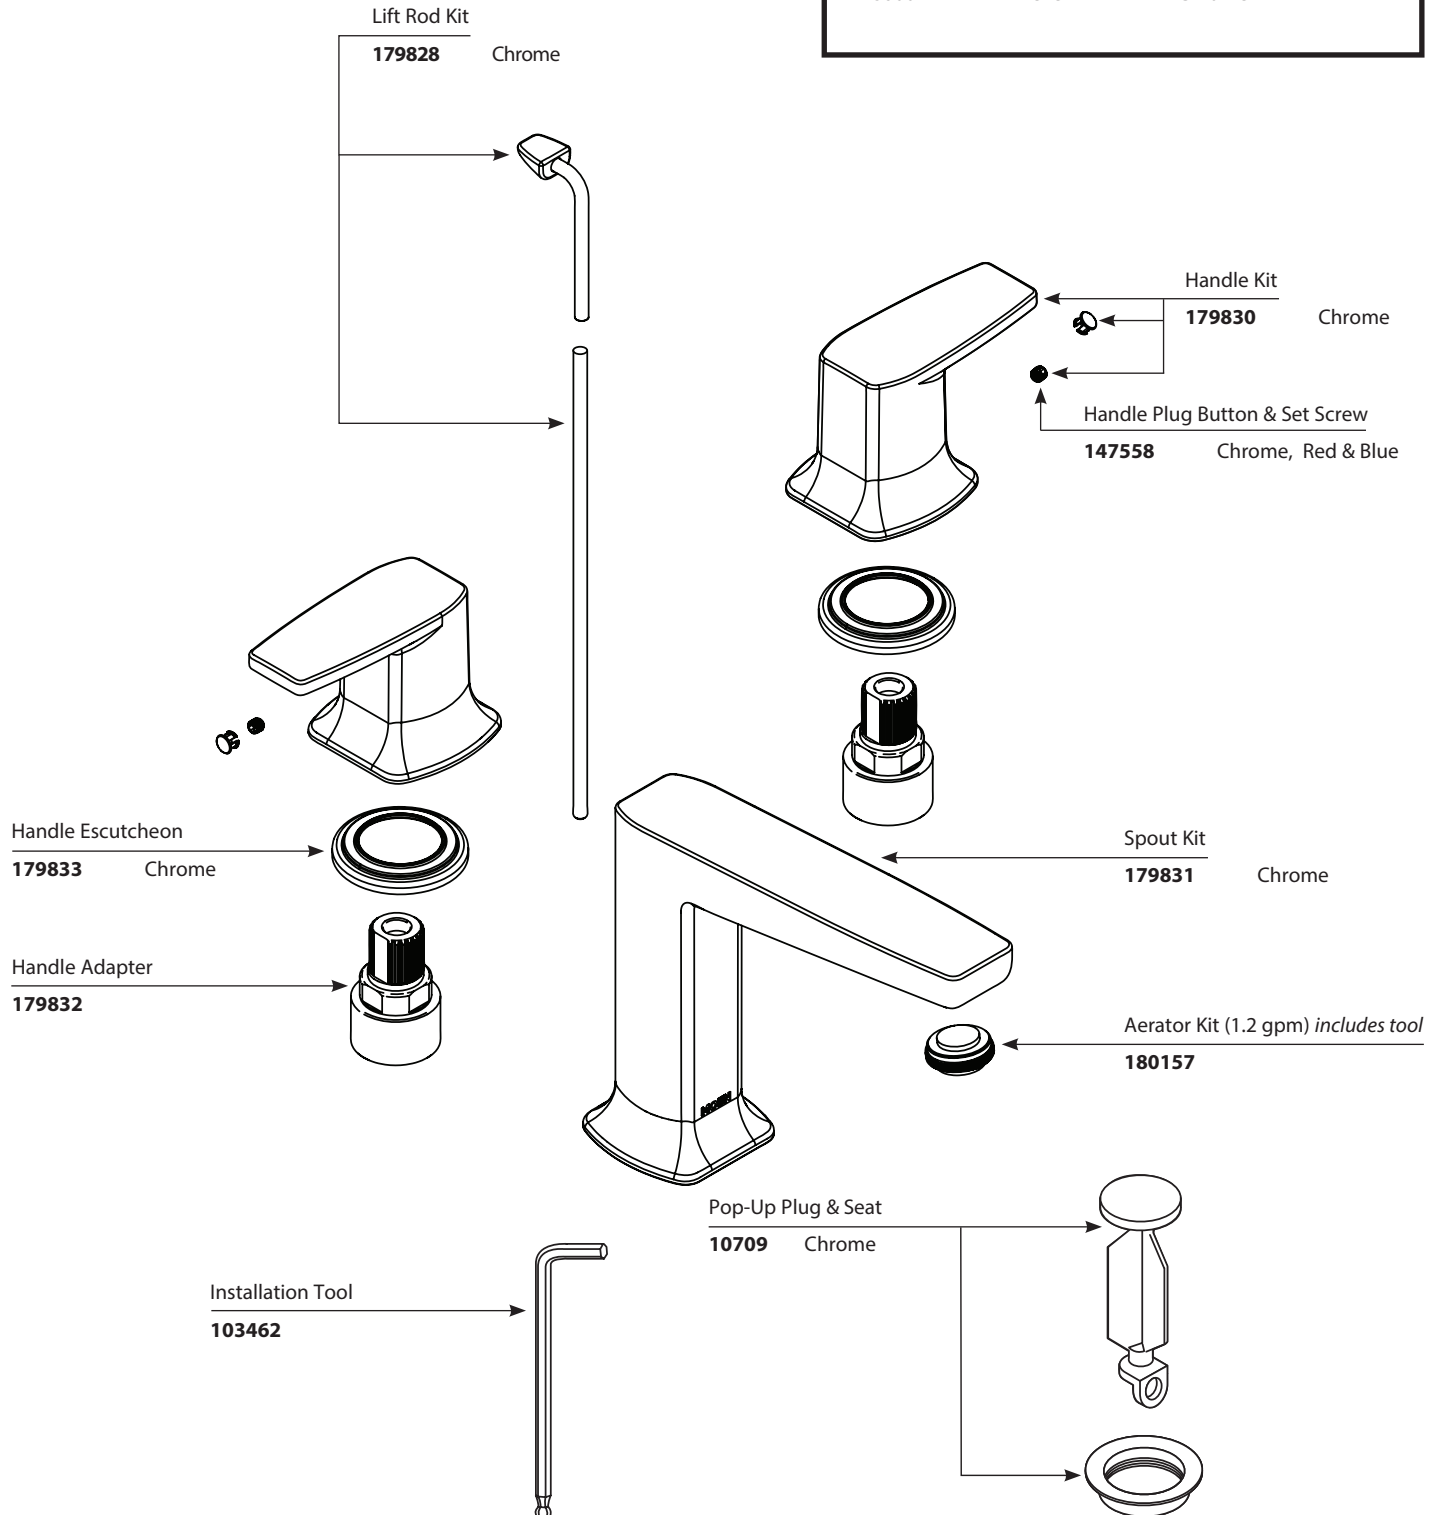

■ Valve: 9000, 69000

*There is more than 1 version of this model
Page down to identify the version you have*

Via™ Two-Handle Widespread Trim		
MODEL	HANDLE	FINISH
TS8002	Lever	Chrome

Buy it for looks. Buy it for life.®

■ Valve: 9000, 69000

Illustrated Parts

Via™ Two-Handle Widespread Trim		
MODEL	HANDLE	FINISH
TS8002	Lever	Chrome